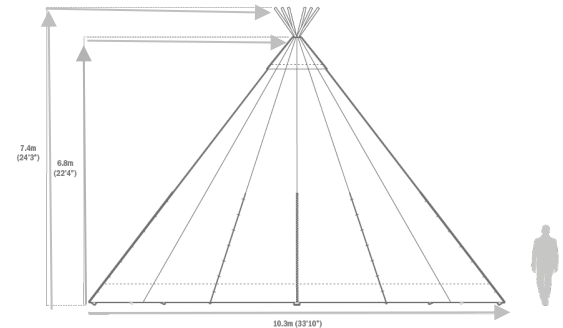

Bamse Max open fireplace

6' 6" (2m) x 2' 2" (0.7m) solid pine rectangle table with pine benches

Position of Wooden poles at ground Level

Bar Solid wood Bar 2.4m x 0.6m

Tents: 3 Giant Hats in a triangle
Furniture: 160 seated guests on rectangular tables and benches + 16' x 24" dance floor

WORLD INSPIRED TENTS

SINCE 2007

● Position of Wooden poles at ground Level

6' 6" (2m) x 2' 2" (0.7m) solid pine rectangle table with pine benches

Tents: 3 Giant Hats in a triangle
Furniture: 120 seated guests on rectangular tables and benches + 16" x 24" dance floor, bar + Bamse Max fire pit

 Bamse Max open fireplace

 Position of Wooden poles at ground Level

 6' 6" (2m) x 2' 2" (0.7m) solid pine rectangle table with pine benches

 Solid wood Bar 2.4m x 0.6m

Tents: 3 Giant Hats in a row
Furniture: 130 seated guests on rectangular tables & benches + 16" x 24" dance floor + bar

WORLD INSPIRED TENTS

SINCE 2007

 Covered area with sides lowered

 Covered area with sides raised. Some or all of the sides can be raised on a Giant Hat

Bar

Solid wood Bar 2.4m x 0.6m

Position of Wooden poles at ground Level