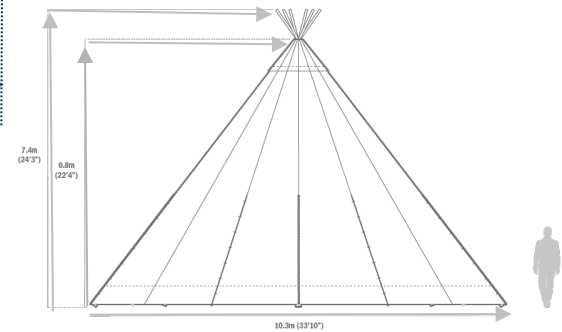

Bamse Max open fireplace

6' 6" (2m) x 2' 2" (0.7m) solid pine rectangle table with pine benches

Position of Wooden poles at ground Level

Bar Solid wood Bar 2.4m x 0.6m

Tents: 3 Giant Hats in a triangle
Furniture: 160 seated guests on rectangular tables and benches + 16' x 24" dance floor

WORLD INSPIRED TENTS

SINCE 2007

● Position of Wooden poles at ground Level

6' 6" (2m) x 2' 2" (0.7m) solid pine rectangle table with pine benches

Tents: 3 Giant Hats in a triangle
Furniture: 120 seated guests on rectangular tables and benches + 16" x 24" dance floor, bar + Bamse Max fire pit

WORLD INSPIRED TENTS

SINCE 2007

 Covered area with sides lowered

 Covered area with sides raised. Some or all of the sides can be raised on a Giant Hat

Bamse Max open fireplace

10 Comfy
 5' 6" (1.67m) round table with
 10 chairs

 Bamse Max open fireplace

 Position of Wooden poles at ground Level

 6' 6" (2m) x 2' 2" (0.7m) solid pine rectangle table with pine benches

 Solid wood Bar 2.4m x 0.6m

Tents: 3 Giant Hats in a row
Furniture: 130 seated guests on rectangular tables & benches + 16" x 24" dance floor + bar