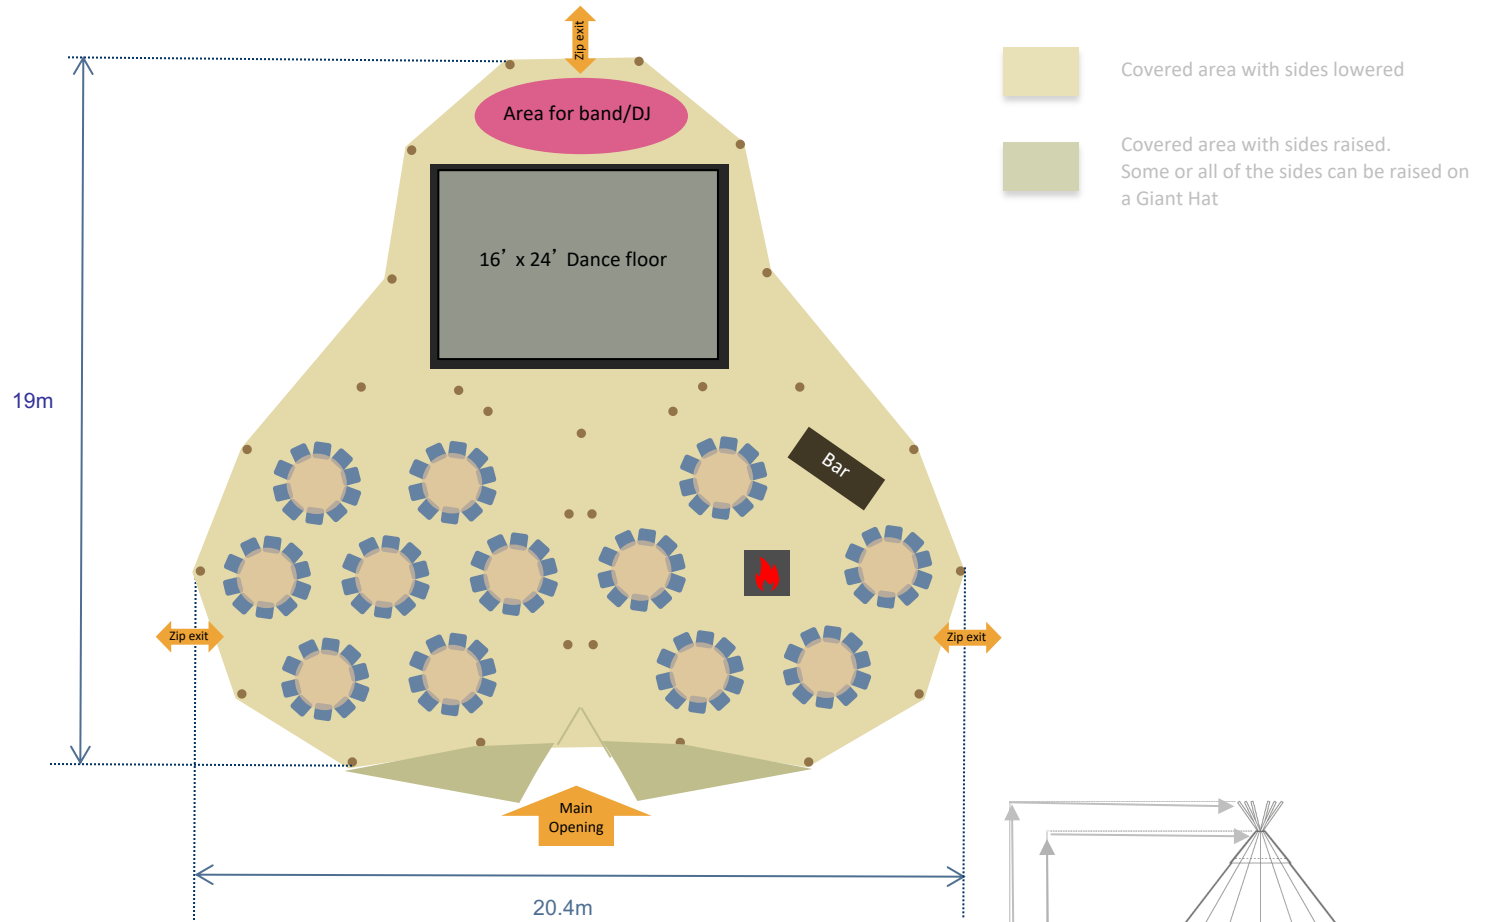

Bamse Max open fireplace

6' 6" (2m) x 2' 2" (0.7m) solid pine rectangle table with pine benches

Position of Wooden poles at ground Level

Bar Solid wood Bar 2.4m x 0.6m

Tents: 3 Giant Hats in a triangle
Furniture: 160 seated guests on rectangular tables and benches + 16' x 24" dance floor

WORLD INSPIRED TENTS

SINCE 2007

● Position of Wooden poles at ground Level

6' 6" (2m) x 2' 2" (0.7m) solid pine rectangle table with pine benches

Tents: 3 Giant Hats in a triangle
Furniture: 120 seated guests on rectangular tables and benches + 16" x 24" dance floor, bar + Bamse Max fire pit

WORLD INSPIRED TENTS

SINCE 2007

 Covered area with sides lowered

 Covered area with sides raised. Some or all of the sides can be raised on a Giant Hat

Bamse Max open fireplace

10 Comfy
 5' 6" (1.67m) round table with
 10 chairs

WORLD INSPIRED TENTS

SINCE 2007

 Covered area with sides lowered

 Covered area with sides raised. Some or all of the sides can be raised on a Giant Hat

Bar

Solid wood Bar 2.4m x 0.6m

Position of Wooden poles at ground Level