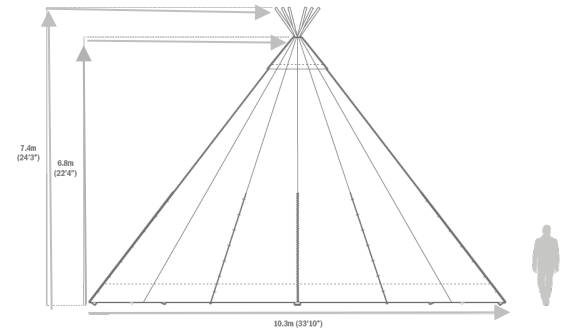

Tents: 3 Giant Hats in a row

Furniture: 128 seated guests on rectangular tables & benches + 16" x 24" dance floor, bar, Bamse Max fire pit + chill out furnishings

WORLD INSPIRED TENTS
SINCE 2007

- Covered area with sides lowered
- Covered area with sides raised. Some or all of the sides can be raised on a Giant Hat

Assorted chill out furnishings, including low tables, bean cubes and cushions.

Bamse Max open fireplace

Position of Wooden poles at ground Level

6' 6" (2m) x 2' 2" (0.7m) solid pine rectangle table with pine benches

Solid wood Bar 2.4m x 0.6m