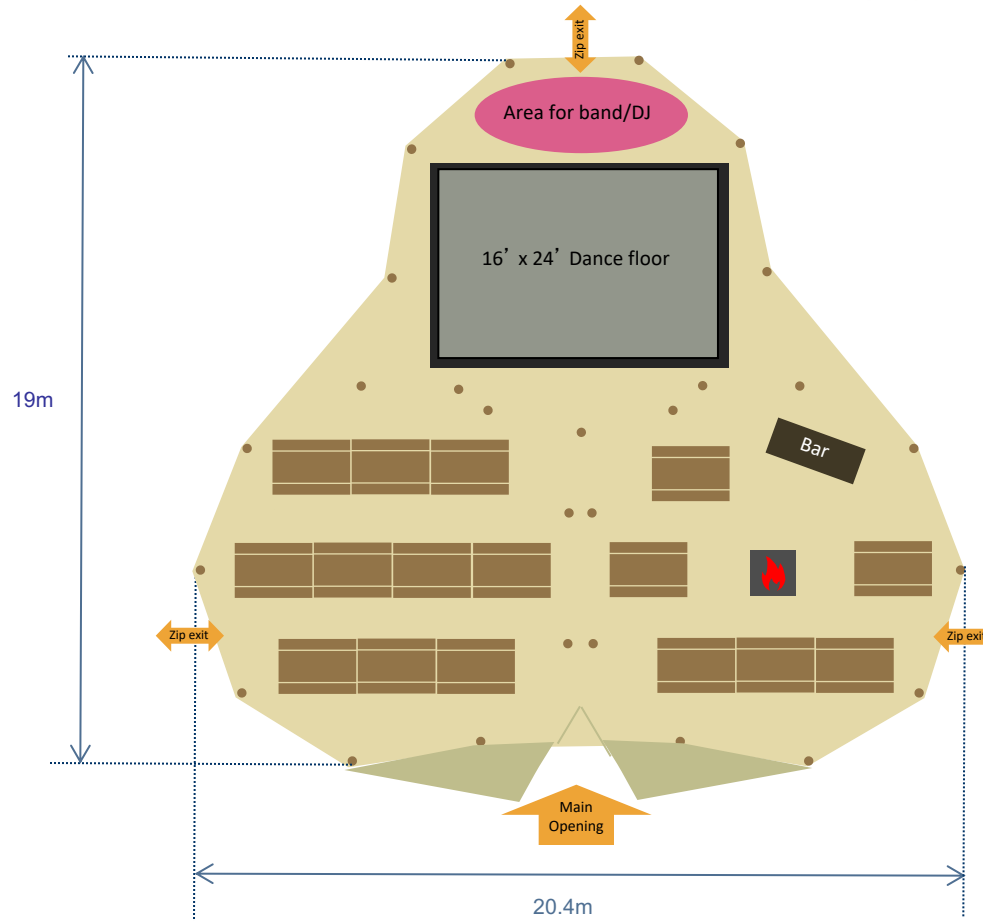

Tents: 3 Giant Hats in a triangle
Furniture: 128 seated guests on rectangular tables and benches + 16" x 24" dance floor, bar + Bamse Max fire pit

WORLD INSPIRED TENTS

SINCE 2007

-  Covered area with sides lowered
-  Covered area with sides raised. Some or all of the sides can be raised on a Giant Hat

Bamse Max open fireplace

6' 6" (2m) x 2' 2" (0.7m) solid pine rectangle table with pine benches

Position of Wooden poles at ground Level

Bar Solid wood Bar 2.4m x 0.6m

Tents: 3 Giant Hats in a triangle
Furniture: 160 seated guests on rectangular tables and benches + 16' x 24" dance floor

WORLD INSPIRED TENTS

SINCE 2007

● Position of Wooden poles at ground Level

6' 6" (2m) x 2' 2" (0.7m) solid pine rectangle table with pine benches

Tents: 3 Giant Hats in a triangle
Furniture: 120 seated guests on rectangular tables and benches + 16" x 24" dance floor, bar + Bamse Max fire pit

WORLD INSPIRED TENTS

SINCE 2007

 Covered area with sides lowered

 Covered area with sides raised. Some or all of the sides can be raised on a Giant Hat

Bamse Max open fireplace

10 Comfy
 5' 6" (1.67m) round table with
 10 chairs