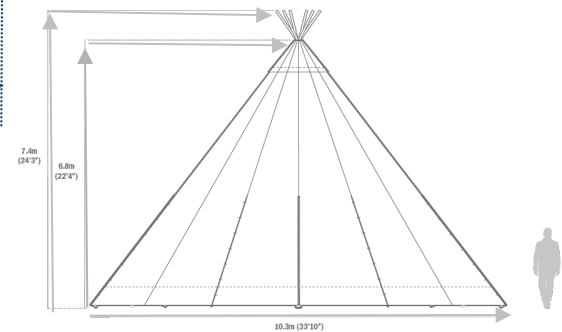

Tents: 3 Giant Hats in a triangle
Furniture: 128 seated guests on rectangular tables and benches + 16" x 24" dance floor, bar + Bamse Max fire pit

WORLD INSPIRED TENTS

SINCE 2007

-  Covered area with sides lowered
-  Covered area with sides raised. Some or all of the sides can be raised on a Giant Hat

Bamse Max open fireplace

6' 6" (2m) x 2' 2" (0.7m) solid pine rectangle table with pine benches

Position of Wooden poles at ground Level

Bar Solid wood Bar 2.4m x 0.6m

Tents: 3 Giant Hats in a triangle
Furniture: 160 seated guests on rectangular tables and benches + 16' x 24" dance floor

WORLD INSPIRED TENTS

SINCE 2007

● Position of Wooden poles at ground Level

6' 6" (2m) x 2' 2" (0.7m) solid pine rectangle table with pine benches

Tents: 3 Giant Hats in a triangle
Furniture: 120 seated guests on rectangular tables and benches + 16" x 24" dance floor, bar + Bamse Max fire pit

 Bamse Max open fireplace

 Position of Wooden poles at ground Level

 6' 6" (2m) x 2' 2" (0.7m) solid pine rectangle table with pine benches

 Solid wood Bar 2.4m x 0.6m

Tents: 3 Giant Hats in a row
Furniture: 130 seated guests on rectangular tables & benches + 16" x 24" dance floor + bar