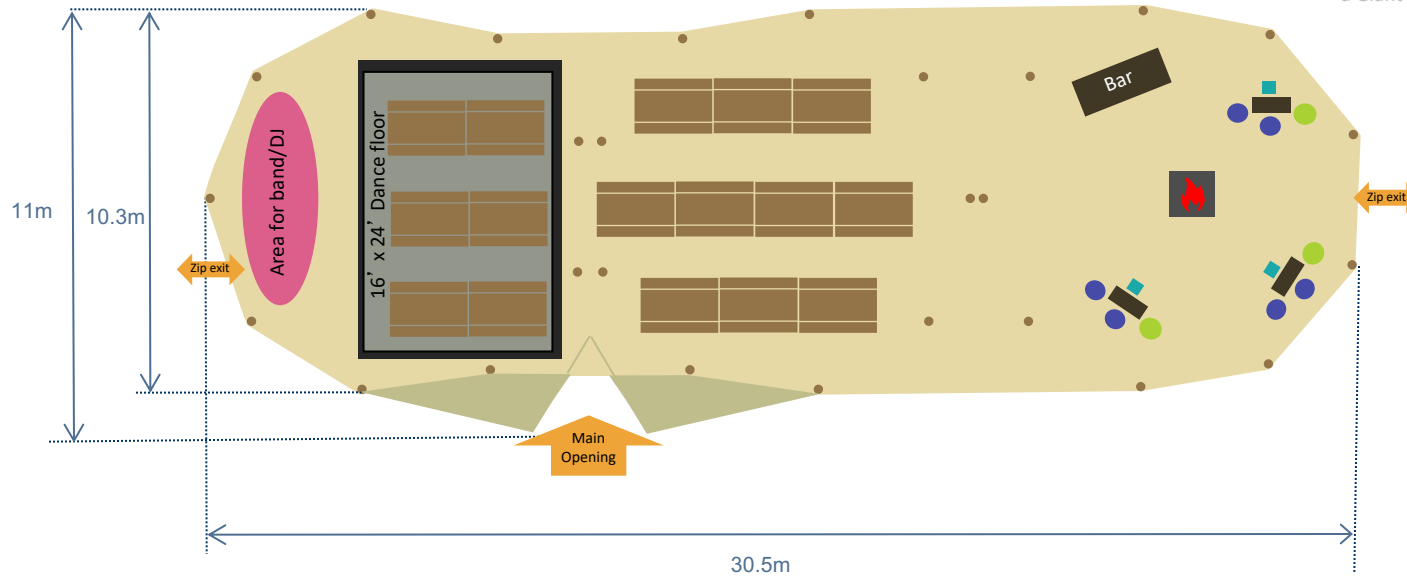

Tents: 3 Giant Hats in a row

Furniture: 128 seated guests on rectangular tables & benches + 16" x 24" dance floor, bar, Bamse Max fire pit + chill out furnishings

WORLD INSPIRED TENTS
SINCE 2007

- Covered area with sides lowered
- Covered area with sides raised. Some or all of the sides can be raised on a Giant Hat

Assorted chill out furnishings, including low tables, bean cubes and cushions.

Bamse Max open fireplace

Position of Wooden poles at ground Level

6' 6" (2m) x 2' 2" (0.7m) solid pine rectangle table with pine benches

Solid wood Bar 2.4m x 0.6m