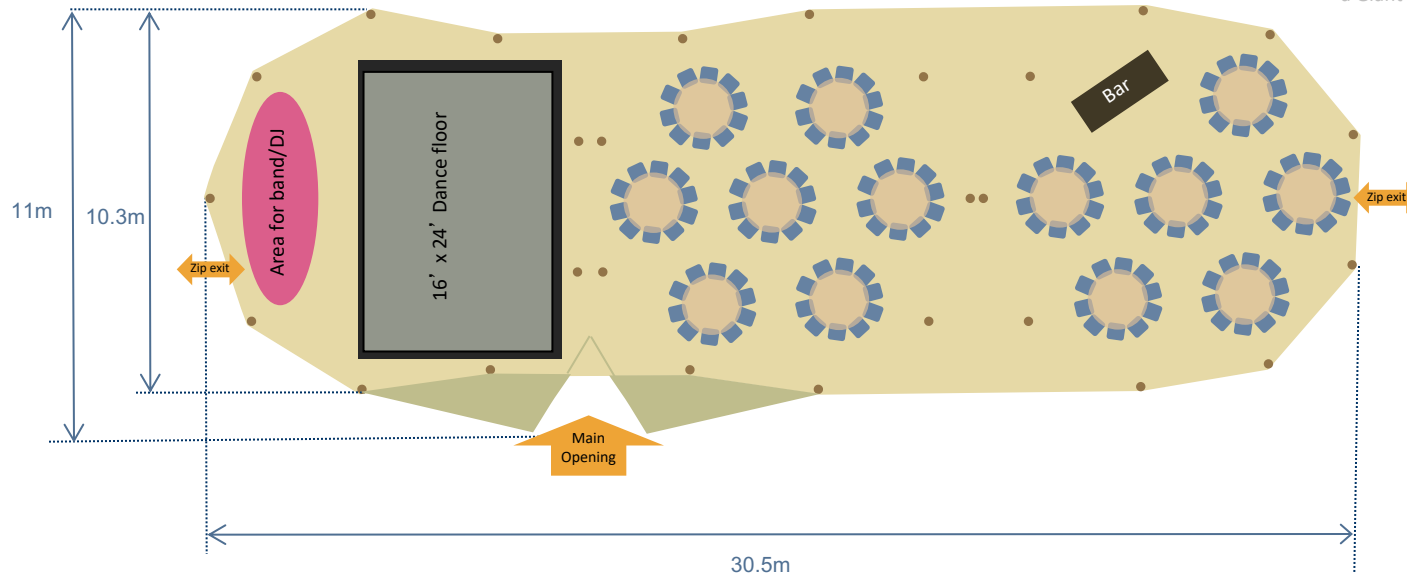

 Bamse Max open fireplace

 Position of Wooden poles at ground Level

 6' 6" (2m) x 2' 2" (0.7m) solid pine rectangle table with pine benches

 Solid wood Bar 2.4m x 0.6m

Tents: 3 Giant Hats in a row
Furniture: 130 seated guests on rectangular tables & benches + 16" x 24" dance floor + bar

WORLD INSPIRED TENTS

SINCE 2007

 Covered area with sides lowered

 Covered area with sides raised. Some or all of the sides can be raised on a Giant Hat

Bar

Solid wood Bar 2.4m x 0.6m

Position of Wooden poles at ground Level