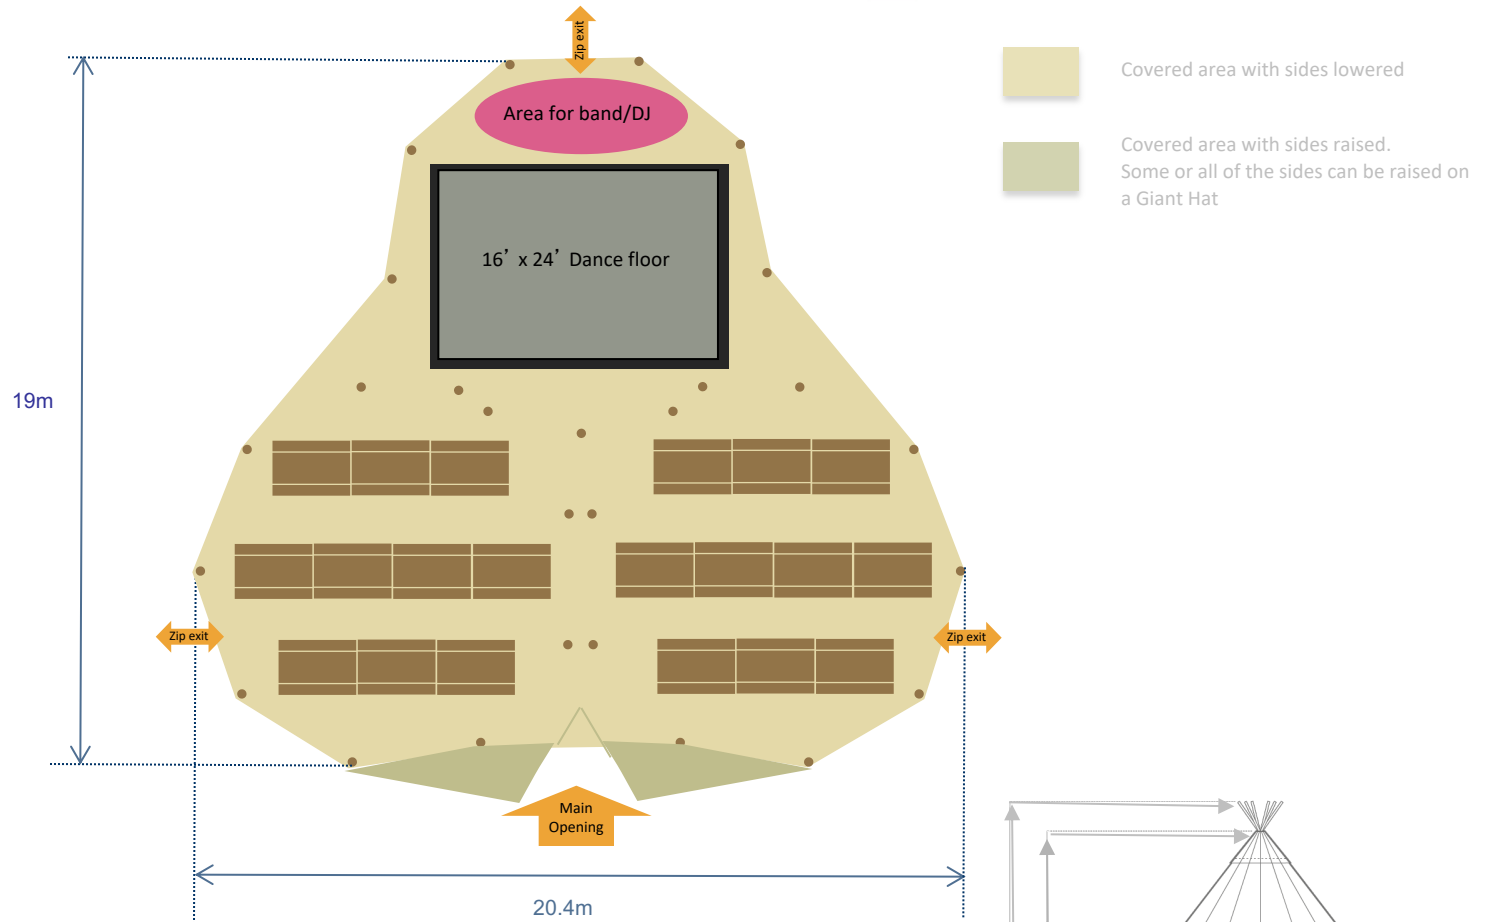

Tents: 3 Giant Hats in a triangle
Furniture: 128 seated guests on rectangular tables and benches + 16" x 24" dance floor, bar + Bamse Max fire pit

WORLD INSPIRED TENTS

SINCE 2007

-  Covered area with sides lowered
-  Covered area with sides raised. Some or all of the sides can be raised on a Giant Hat

Bamse Max open fireplace

6' 6" (2m) x 2' 2" (0.7m) solid pine rectangle table with pine benches

Position of Wooden poles at ground Level

Bar Solid wood Bar 2.4m x 0.6m

Tents: 3 Giant Hats in a triangle
Furniture: 160 seated guests on rectangular tables and benches + 16' x 24" dance floor

WORLD INSPIRED TENTS

SINCE 2007

● Position of Wooden poles at ground Level

6' 6" (2m) x 2' 2" (0.7m) solid pine rectangle table with pine benches

Tents: 3 Giant Hats in a triangle
Furniture: 120 seated guests on rectangular tables and benches + 16" x 24" dance floor, bar + Bamse Max fire pit

WORLD INSPIRED TENTS

SINCE 2007

 Covered area with sides lowered

 Covered area with sides raised. Some or all of the sides can be raised on a Giant Hat

Bamse Max open fireplace

10 Comfy
 5' 6" (1.67m) round table with
 10 chairs